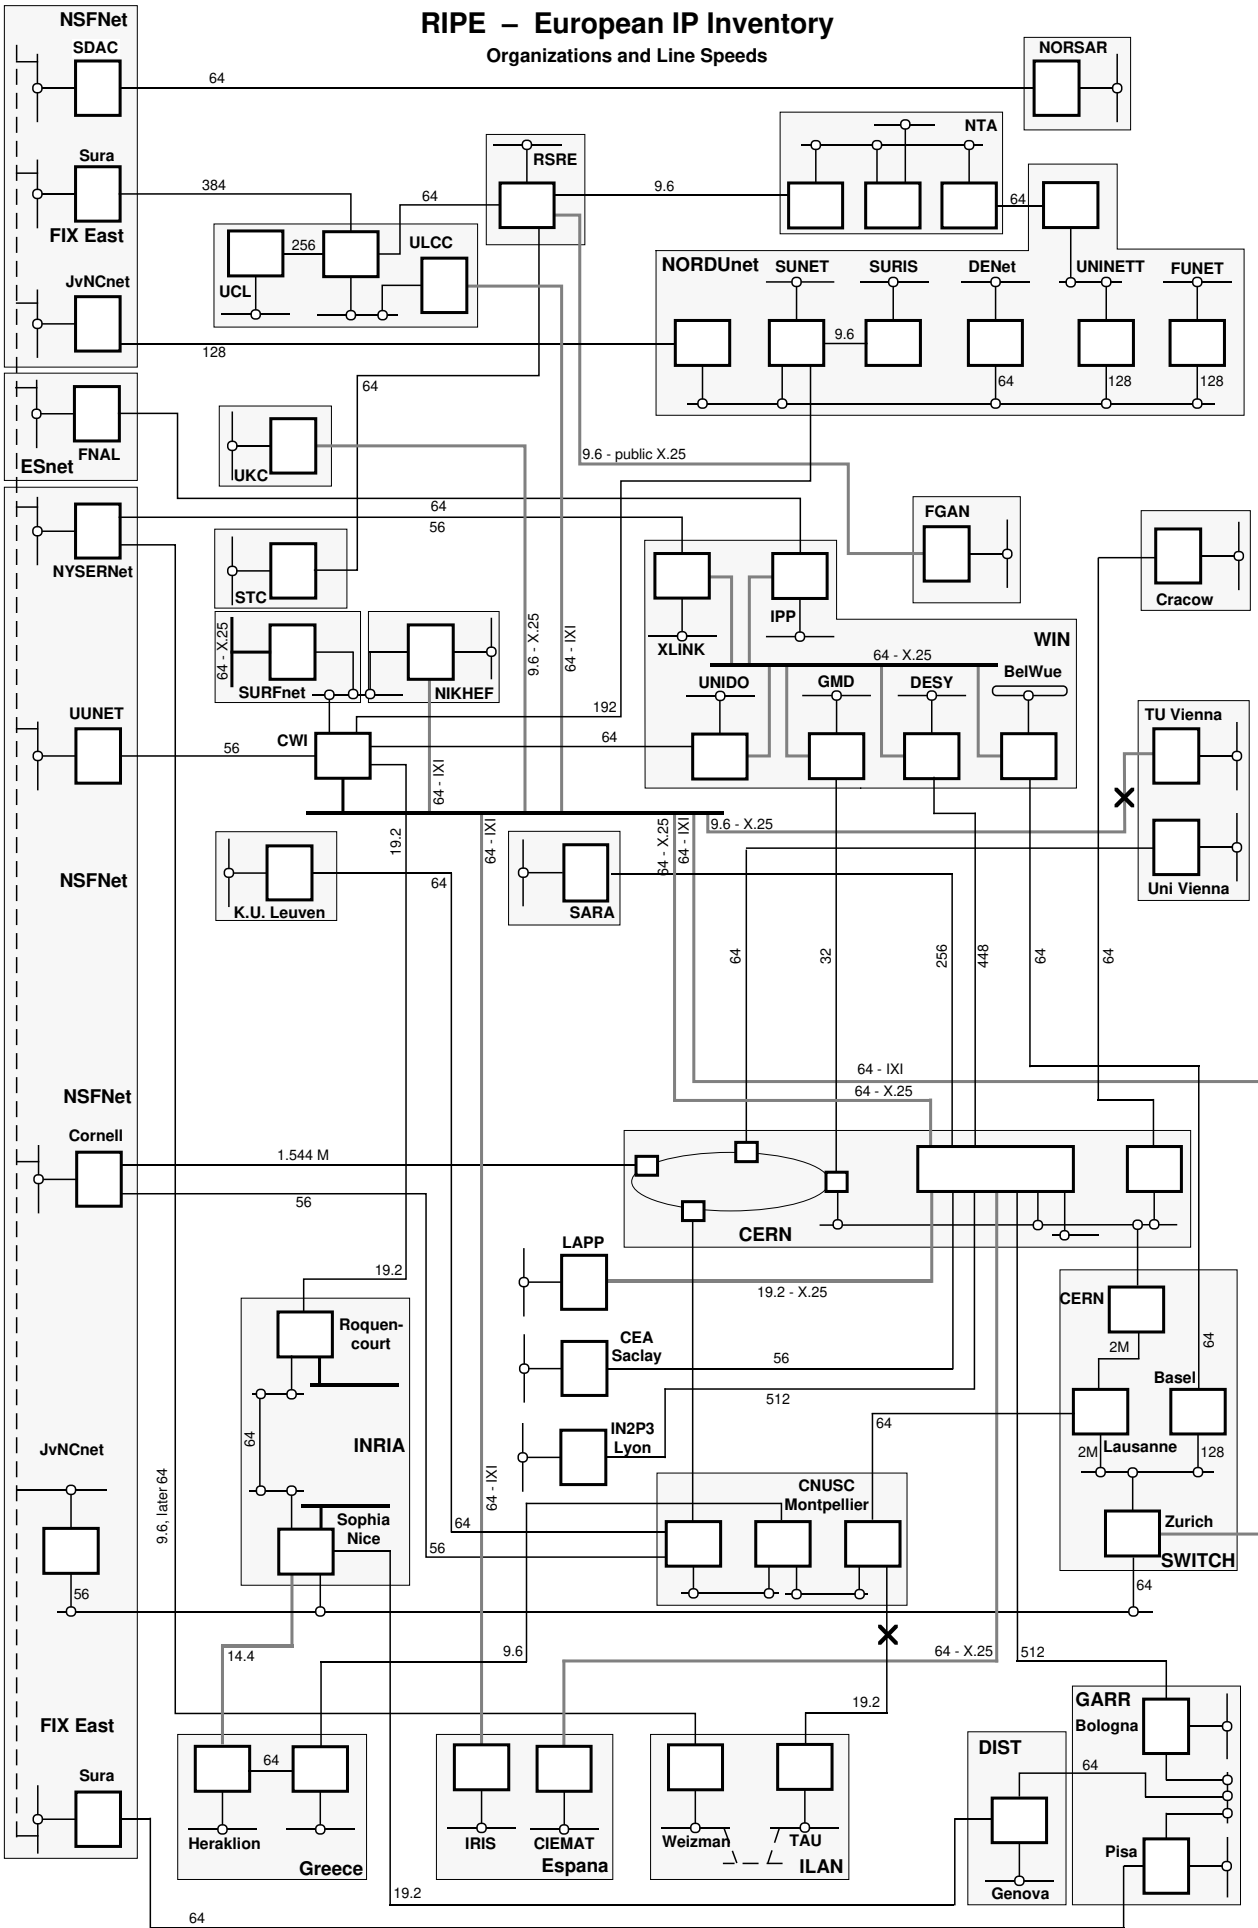

# RIPE – European IP Inventory

## Organizations and Line Speeds

For sure you will find something we missed to include into this map. Please send corrections and additions to the given address.

The PostScript™ version of this map can be fetched by anonymous ftp from nic.eu.net [192.16.202.1] in the directory ~ftp/ripe/maps